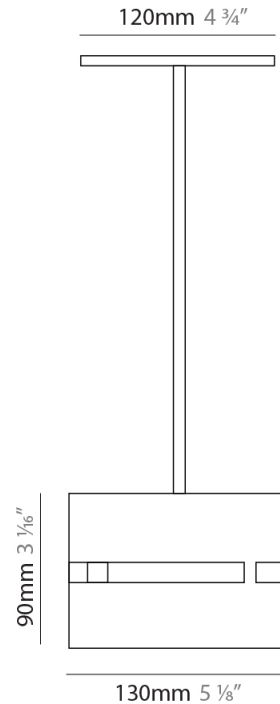

LUZ OCULTA METAL SUSPENSION

D51033-

base number   Finish
Options

1. To build a product code in our configurator select the specify button on the base model # product page
2. To build a manual product code on this datasheet choose from the options listed below in blue font and add the suffix to the base model #

GENERAL

Series: Luz Oculta
Subseries: Luz Oculta Metal
Partner: Fambuena
Division: Design
Installation: Suspension
Product Type: Pendant
Mounting Location: Ceiling
Light Distribution: Direct / Indirect

PHYSICAL

Shape: Rectangle
Diameter (mm): 130
Diameter (in): 5 1/8
Height (mm): 90
Height (in): 4 1/2
Fixture Finish: [BRA](#) / [BRZ](#) / [ABR](#)
Fixture Material: Metal
Cable Details: Cable length 2000mm / 79"

ELECTRICAL

Number of Lamps: 1
Lamp Type: LED Retrofit
Lamp Shape: T4
Bulb Included: Bulb Not Included
Max. Wattage Per Lamp (W): 5
Lamp Base: G9
Input Voltage (V): 120

LED

OPTICAL

RATINGS AND CERTIFICATIONS

Certified By: Certified for North American Standards
IP rating: IP20

PROJECT	_____
TYPE	_____
SPECIFIER	_____
QUANTITY	_____
DATE	_____